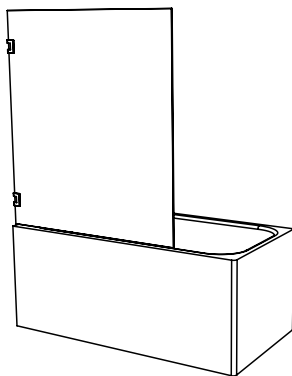

Bath Concept serie 120