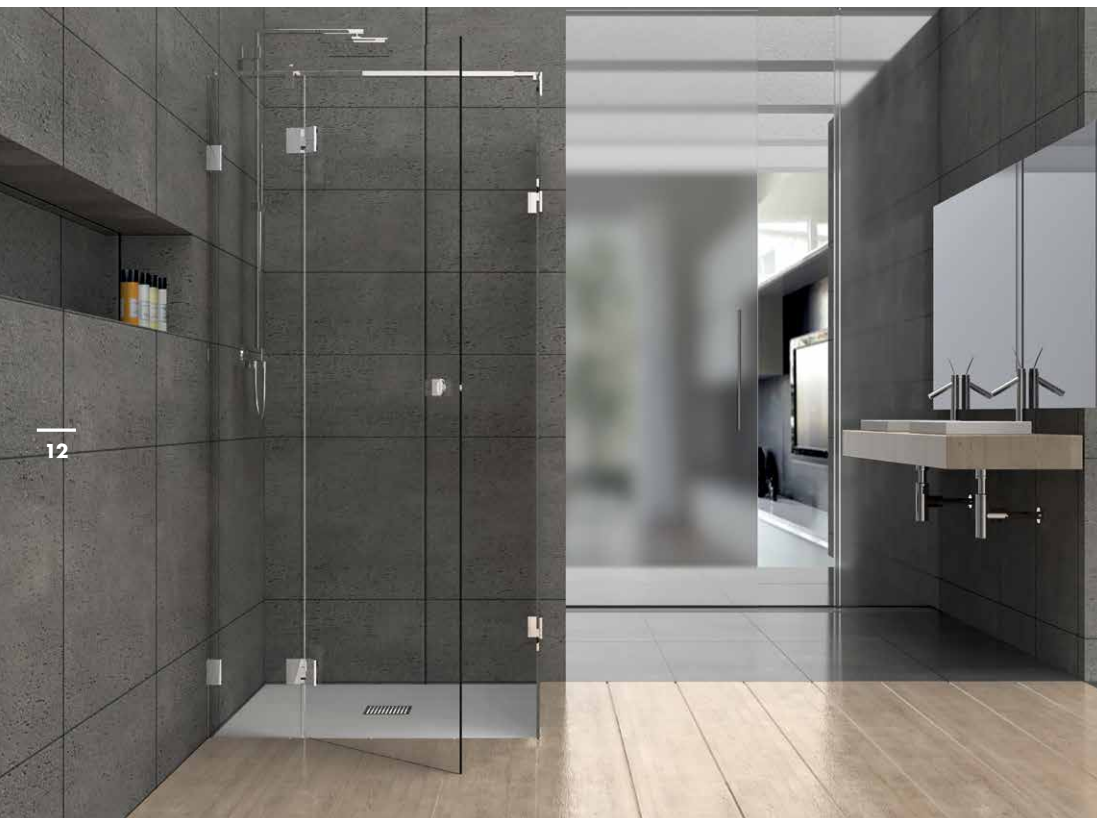

Master Concept serie 153 + 160