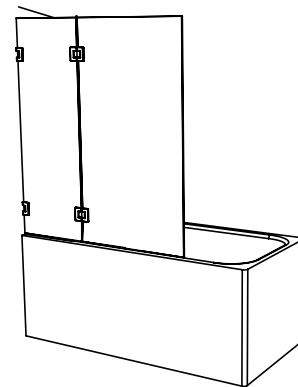

Bath Concept serie 121 fix + 125

Bath Concept serie 123