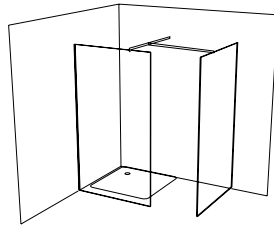

Wall Concept
SERIE 210

2 x serie 210