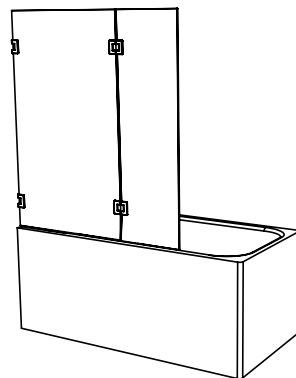

Bath Concept serie 122