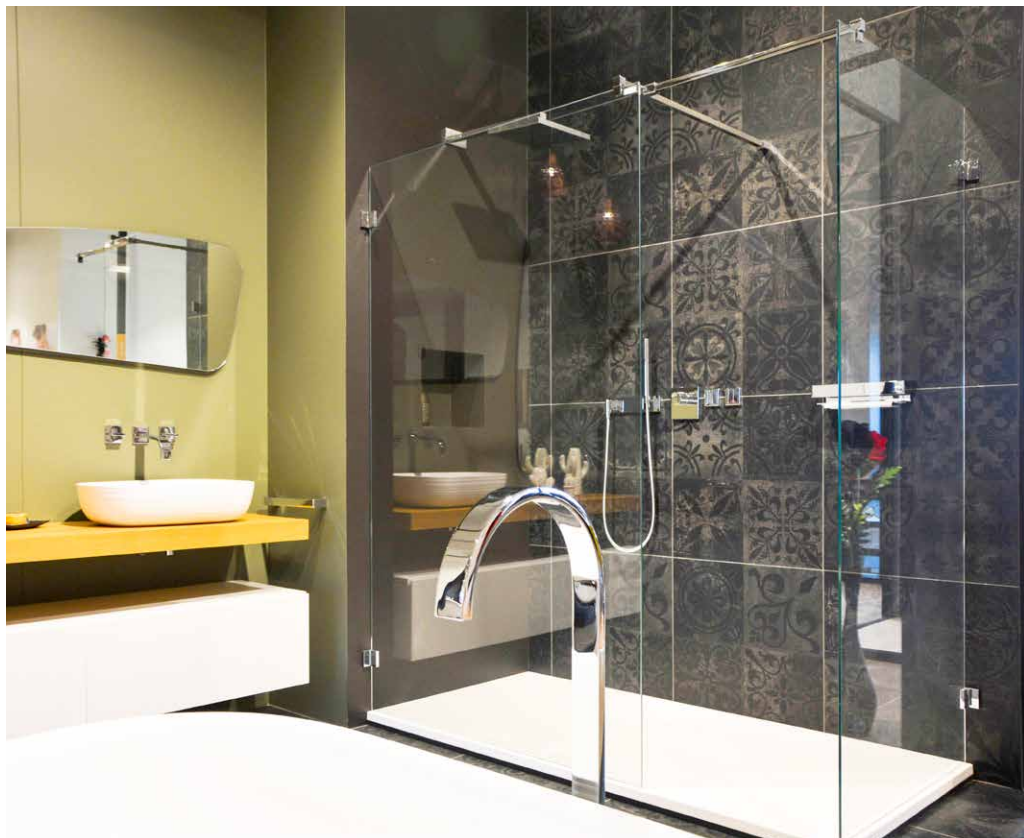

Style Concept serie 180 + 180