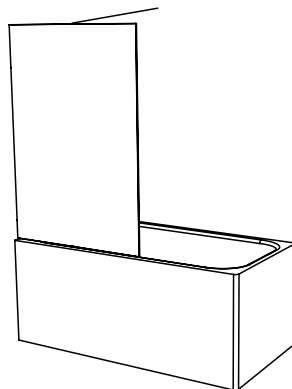

Bath Concept
SERIES

Bath Concept serie 121 fix